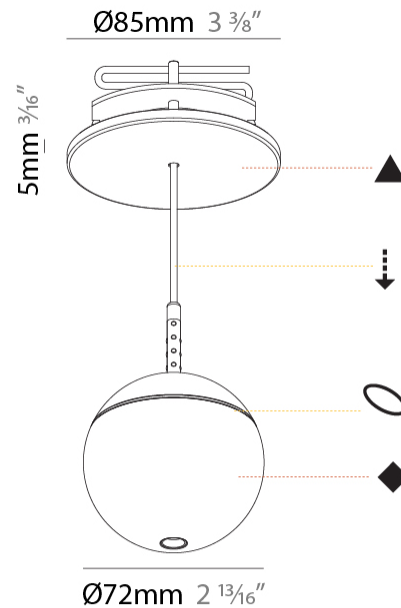

ELECTRICAL

Lamp Type: LED (Zhaga Standard)
Input Wattage (W): 6.6
Total Output Wattage (W): 6
Dimming: Tri-Mode (Non-Dimming and Phase Dimming (120Vac only) and 0-10V Dimming)
Driver Included: No
Driver Location: Remote
Driver Type: Constant Current - Universal
Driver Class: Class 2
Housing: ENCP3 w/Quick Connect
Input Voltage (V): 120 - 277
Constant Current (MA): 500

LED

Number of LEDs: 1
Color Temperature (°K): 2700 / 3000 / 3500 / 4000
Max. Delivered Lumen (lm): 310 / 328 / 347 / 356
Nominal Lumen (lm): 460 / 487 / 514 / 528
CRI: >90 CRI
Efficiency (%): 60
Lamp Life (hrs): 50000

OPTICAL

Beam Angle: 32 / 58

RATINGS AND CERTIFICATIONS

382, F 416-247-9319, www.zaneen.com
Certified By: Certified for North American Standards
In a constant effort to supply the best product, we reserve the right to change specifications or materials without notice. The most recent specification sheets are found at zaneen.com
Rating: IP20