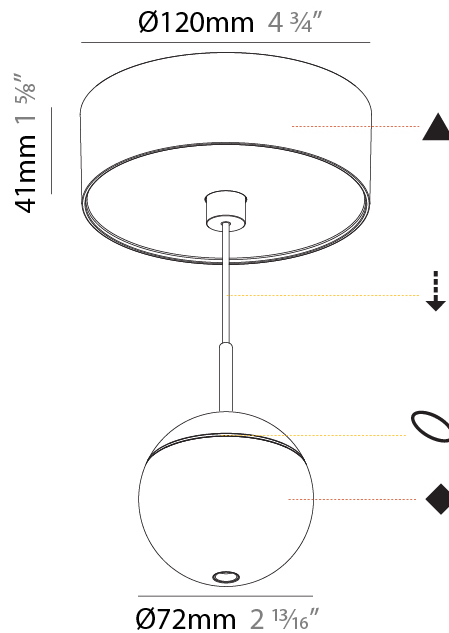

ELECTRICAL

Lamp Type: LED (Zhaga Standard)
Input Wattage (W): 6.6
Total Output Wattage (W): 6
Dimming: Tri-Mode (Non-Dimming and Phase Dimming (120Vac only) and 0-10V Dimming)
Driver Included: Yes
Driver Location: External
Driver Type: Constant Current - Universal
Driver Class: Class 2
Housing: ENCP3 w/Quick Connect
Input Voltage (V): 120 - 277
Constant Current (MA): 500

LED

Number of LEDs: 1
Color Temperature (°K): 2700 / 3000 / 3500 / 4000
Max. Delivered Lumen (lm): 283 / 300 / 318 / 325
Nominal Lumen (lm): 460 / 487 / 517 / 528
CRI: >90 CRI
Efficiency (%): 60
Lamp Life (hrs): 50000

OPTICAL

Beam Angle: 32 / 58

RATINGS AND CERTIFICATIONS

Zaneen Group Inc. © 2026, T 1800-388-3382, F 416-247-9319, www.zaneen.com
Certified By: Certified for North American Standards
Available for international specifications by adding "INT" at the end of the existing Model #. For assistance on 'custom' specifications, contact zteam@zaneen.com.
IP Rating: IP20
If a conflict occurs to supply the best product, we reserve the right to change specifications or materials without notice. The most recent specification sheets are found at zaneen.com